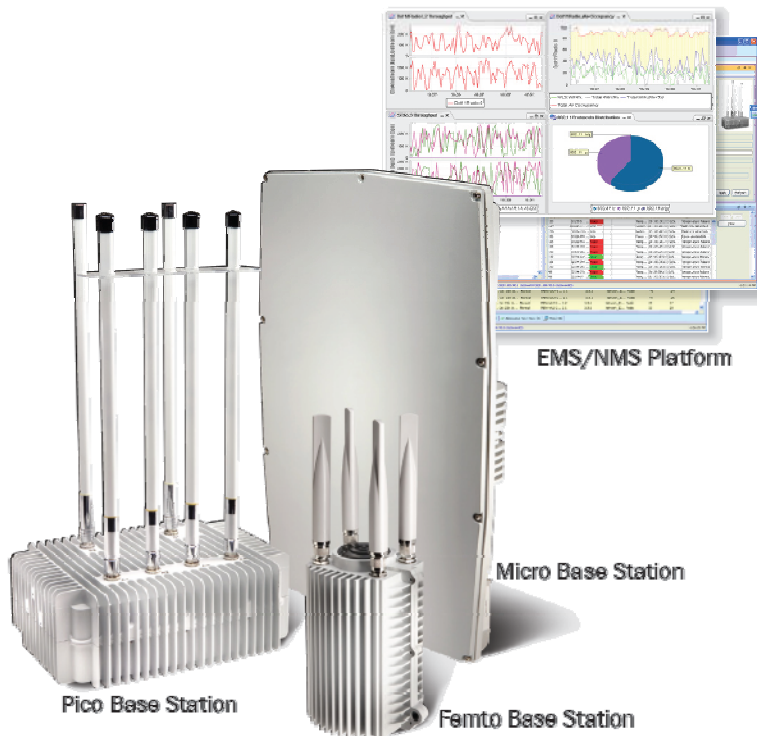

Mobile Broadband Wireless Solutions Fully Integrated Wi-Fi Base Stations

All GO Net Systems base stations are designed to deliver the highest levels of performance and reliability at the lowest possible cost.

MBW 2000 Series Micro Base Stations

Delivers "top-down" micro-cell Wi-Fi coverage from rooftops and communications towers

MBW 1000 Series Pico Base Stations

Delivers complementary pico-cell street-level Wi-Fi coverage. Suitable for light pole and street pole installations.

MBW 500 Series Femto Base Stations

Works in concert with both the MBW 2000 and 1000 Series to provide cost-effective fill-in coverage.

Additionally, all GO Net System platforms are equipped with dedicated radios for high-performance mesh networking, facilitating network deployments, resilience and reconfiguration. And all platforms are fully manageable with GO Net Systems MBW EMS/NMS management solution.

For further information, please contact
info@gonetworks.com