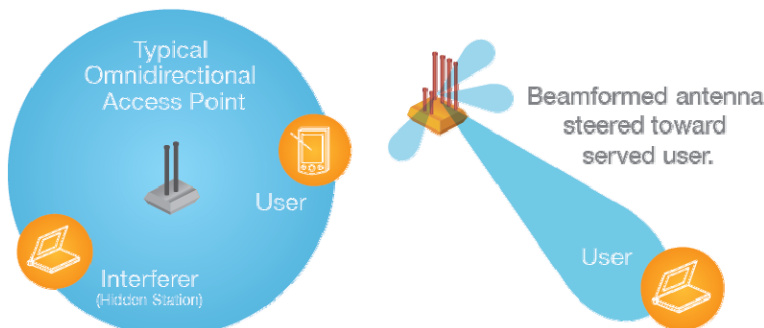

xRF™ Adaptive Beamforming Smart Antenna Technology

GO Net System's innovative xRF™ adaptive beamforming, smart antenna technology is based on a patent-pending implementation of adaptive beamforming and smart antenna signal processing algorithms and is one of the industry's only implementations purpose-built for Wi-Fi.

- Range extension up to 200%
- Network capacity increases of up to 400%
- Coverage improvement up to 400%