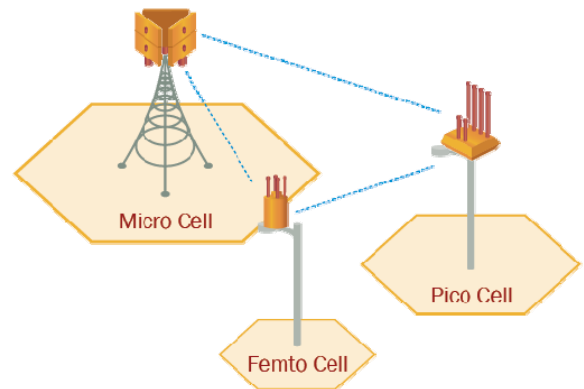

GO Net Systems a Solution Provider

GO Net Systems multi service platform, enables operators and service providers to deliver, monitor and automatically reconfigure their Wi-Fi infrastructure to meet varying RF environments, networking requirements, and user loads.

Go's Layer 2 WiFi infrastructure is deployed worldwide and provides multi service application such as Video, Voice and data.

Cellular-style Mesh Networking

GO Net Systems' cellular-style mesh networking combines the scalability of cellular-style radio access networking with the flexibility of mesh networking. The MBW architecture uses a meshed combination of micro, pico and femto Wi-Fi cells to provide cost-effective, scalable Wi-Fi coverage.

MBW 2000 Series Micro Base Stations

Delivers "top-down" micro-cell Wi-Fi coverage from rooftops and communications towers

MBW 1000 Series Pico Base Stations

Delivers complementary pico-cell street-level Wi-Fi coverage. Suitable for light pole and street pole installations.